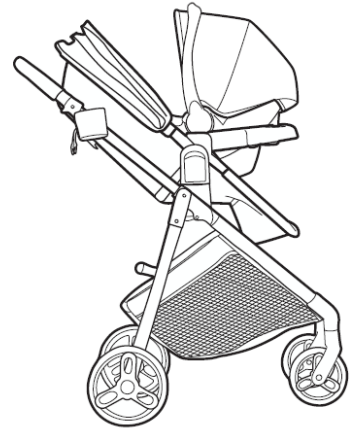

## Graco® Strollers & Infant Car Seats Compatibility List

Stroller	SnugRide® Infant Car Seats (excluding Snugride® Turn & Slide)	GoMax™ Infant Car Seat	SnugRide® Turn & Slide Infant Car Seat
Graco® Modes® Strollers	✓	✓* (Stroller frame & rear facing use mode only)	✓* (Stroller frame & rear facing use mode only)
DuoGlider™	✓	✓+	✓+
FastAction™ SE 2.0	✓	✓	✓
FastAction™ Fold Jogger	✓	✓	✓
FastAction™ Jogger LX	✓	✓	✓
GoMax™	✓	✓	✓
Graco Merge™	✓	✓	✓
Graco Premier™ Merge™	✓	-	✓
Outpace® LX	✓	-	✓
Ready2Grow™ 2.0	✓	✓+	✓+
Ready2Grow™ LX 2.0	✓	✓+	✓+
Ready2Jet®	✓	✓ (Only with models produced in 2025 & later)	✓ (Only with models produced in 2025 & later)
Ready2Roll™ Wagon	✓	✓	✓
SnugRider® Elite	✓	✓	✓
Verb®	✓	✓	✓

### Criteria Key

\*With the exception of Modes 3 Lite DLX & Modes 3 Lite Platinum

+Can only be used with the rear seat

THIS CHART SUPERSEDES ANY INDIVIDUAL PRODUCT'S INSTRUCTION MANUAL

# Criteria Key Illustrations

Can only be used with the stroller frame

+Can only be used in the rear-facing use mode

Can only be used with the rear seat