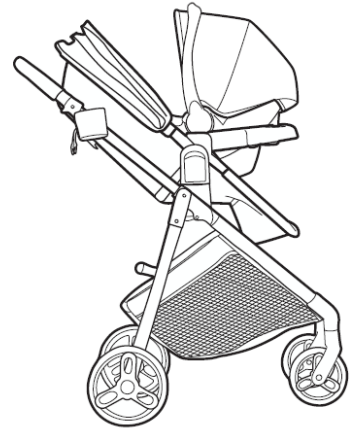

## Graco® Strollers & Infant Car Seats Compatibility List

Stroller	SnugRide® Infant Car Seats (includes SnugRide® Lite family, SnugRide® Snugfit® & SnugRide® Snuglock® families)	GoMax™ Infant Car Seat
Graco® Modes® Strollers	✓	✓* (Stroller frame & rear facing use mode only)
DuoGlider™	✓	✓+
FastAction™ SE 2.0	✓	✓
FastAction™ Fold Jogger	✓	✓
FastAction™ Jogger LX	✓	✓
GoMax™	✓	✓
Graco Merge™	✓	✓
Graco Premier™ Merge™	✓	-
Outpace® LX	✓	-
Ready2Grow™ 2.0	✓	✓+
Ready2Grow™ LX 2.0	✓	✓+
Ready2Jet®	✓	✓ (Only with models produced in 2025 & later)
Ready2Roll™ Wagon	✓	✓
SnugRider® Elite	✓	✓
Verb®	✓	✓

### Criteria Key

\*With the exception of Modes 3 Lite DLX & Modes 3 Lite Platinum

+Can only be used with the rear seat

THIS CHART SUPERSEDES ANY INDIVIDUAL PRODUCT'S INSTRUCTION MANUAL

# Criteria Key Illustrations

Can only be used with the stroller frame

+Can only be used with the rear seat

+Can only be used in the rear-facing use mode