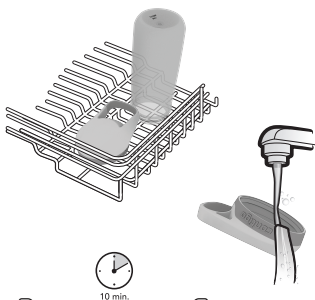

HOW TO USE

Unscrew lid,
sip from wide mouth.

- Leak-proof lid.

HOW TO CLEAN

1. Unscrew lid. Open lid.

- Top rack dishwasher safe.
- RINSE LID IMMEDIATELY AFTER EACH USE with warm water.
- If washing by hand, soak lid for 10 minutes in hot, soapy water. Hand wash body with warm water and a mild detergent.
- Rinse both lid and body thoroughly before use..