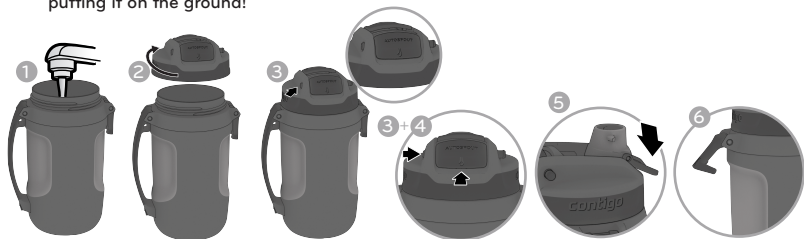

contigo®

Contigo® Fit Water Jug

64 fl. oz | 1.9 L

CARE AND USE INSTRUCTIONS

IMPORTANT, RETAIN FOR FUTURE REFERENCE: READ CAREFULLY

⚠ CAUTION

- Product is NOT designed for hot liquids. Use only with cold liquids.
- Not for use with carbonated or pulpy beverages.
- Always press the AUTOSPOUT® button with the bottle in an UPRIGHT position prior to tipping it to drink. This will release any built-up pressure. Release button to seal.
- Prior to drinking, make sure the lid is properly threaded to the body and screwed on completely.
- Avoid accidental depressing of the AUTOSPOUT® button by keeping the button free and clear of other objects.
- DO NOT overfill. Fill liquids to just below the threading in the body.
- DO NOT microwave or freeze.
- DO NOT use cleaners containing bleach, chlorine, abrasives, and/or other harsh chemicals.
- DO NOT continue to use product if damaged.
- DO NOT carry bottles containing liquid in bags to help prevent accidental opening.

USAGE RECOMMENDATION

1. Fill Contigo Sports Jug with beverage of your choice.
2. Screw lid on tightly to avoid any leaks or spills and to keep beverage cold up to 10 hours.
3. To ensure your jug will be leak proof, you must engage the button lock. To engage the button lock, push the slider located on the opposite side of the jug. If you can see RED on the slider, the jug is NOT locked and will NOT be leakproof.
4. When you're ready to drink, unlock the slider and push the button labeled AUTOSPOUT to open the drinking spout. The red portion of the slider will be visible when you have unlocked the spout.
5. Push down the spout shield for easy drinking access and to avoid water collection. When finished drinking, close the spout and push the slider so the red is no longer visible to avoid any spills or leaks.
6. Use the handy fence hook feature for team sports and hook the jug on a fence to avoid putting it on the ground!